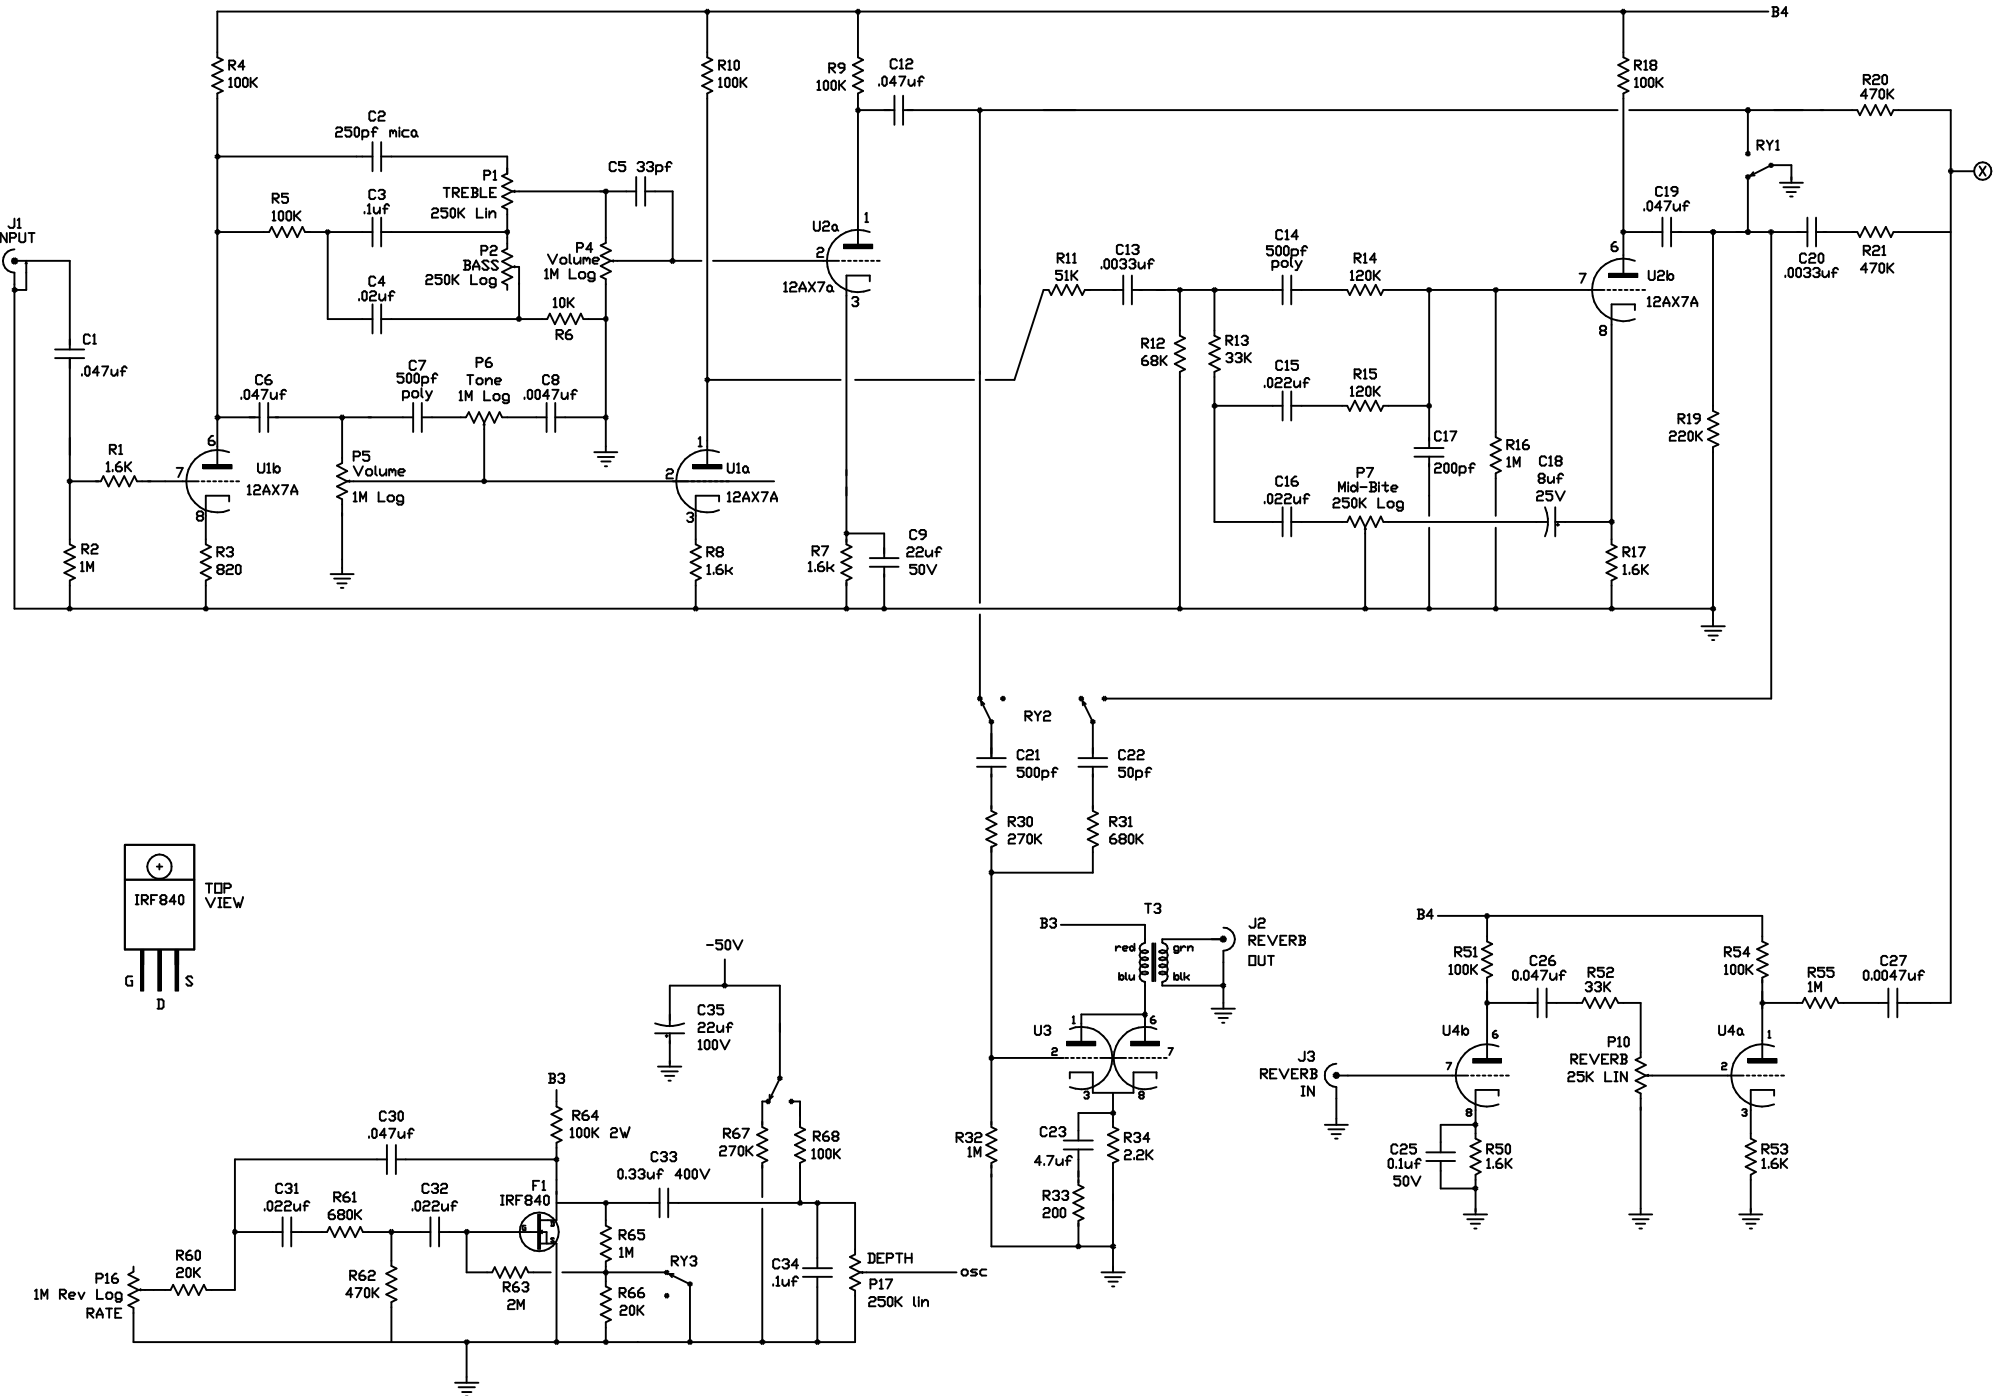

Model no. 202 '20th Imperial' HW rev B

PREAMPLIFIER

Model no. 200 '20th Imperial' rev B

POWER AMPLIFIER